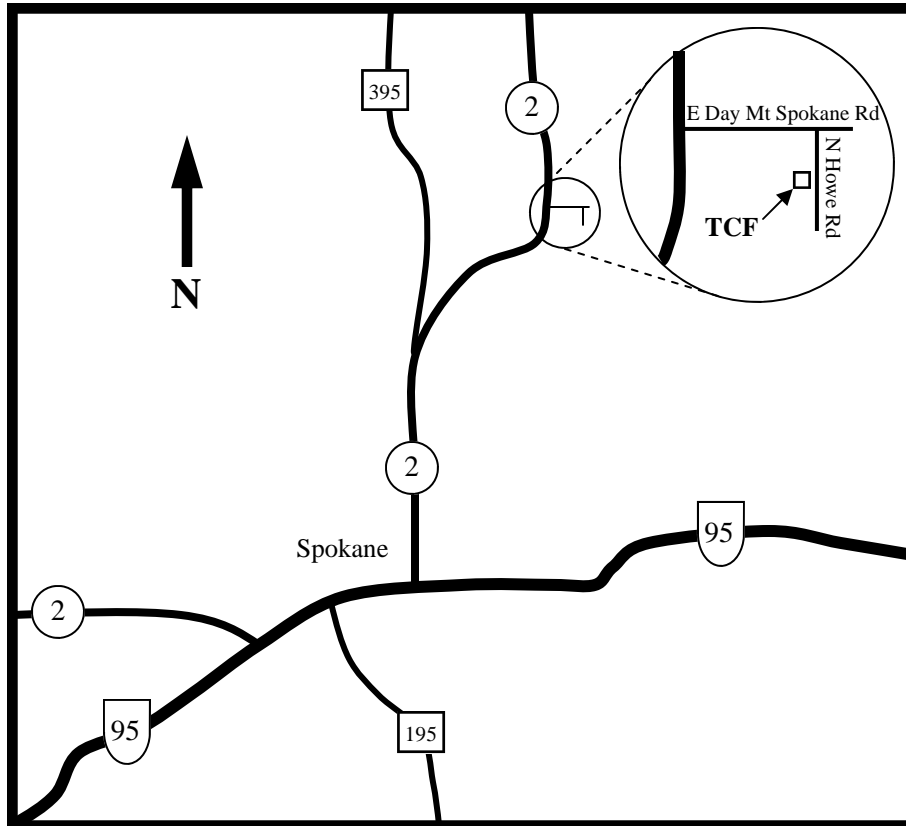

Timberview Christian Fellowship
15511 N. Howe Rd.
Mead, WA 99021
Ph. 509-468-4363

Note: On the day of the event, if you need to contact SPU Staff at the location **for directions, to let us know you are running late, or to cancel**, please call (206) 281-2575 for a recorded message with contact information.

Directions From the East

- Take I-95 West toward Spokane
- Merge onto US-2 E via EXIT 281 toward NEWPORT / COLVILLE
- Turn Right onto E Day Mt Spokane Rd
- Turn Right onto N Howe Rd

Directions From the West

- Take I-95 East toward Spokane
- Merge onto US-2 E via EXIT 281 toward NEWPORT / COLVILLE
- Turn Right onto E Day Mt Spokane Rd
- Turn Right onto N Howe Rd