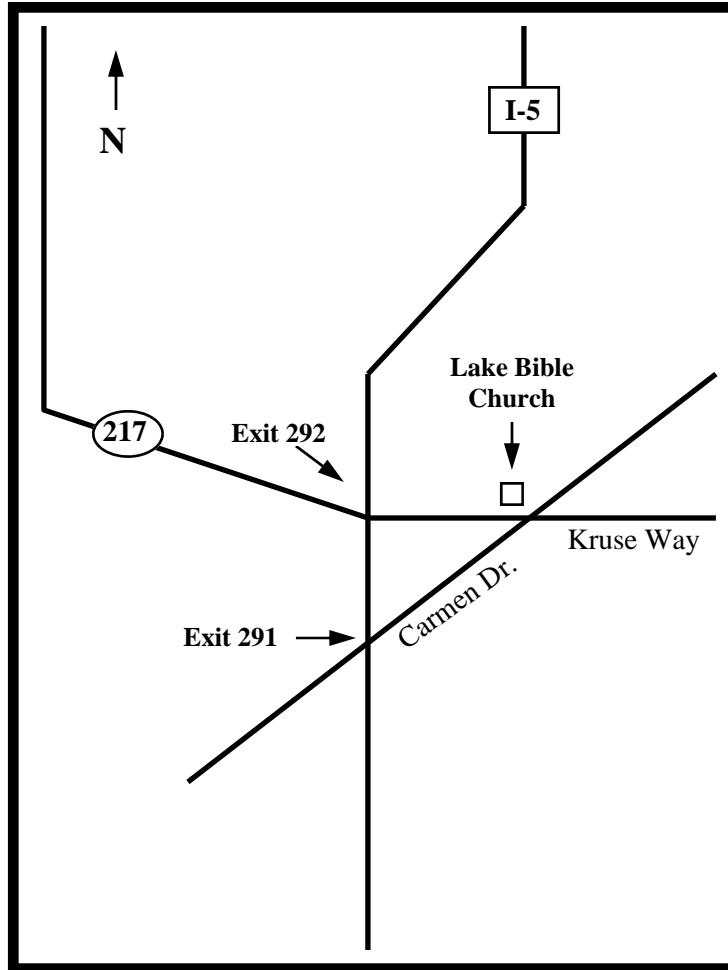

**Lake Bible Church  
4565 Carmen Drive  
Lake Oswego, OR 97035  
Ph. 503-699-9840**

**Note:** On the day of the event, if you need to contact SPU Staff at the location **for directions, to let us know you are running late, or to cancel**, please call (206) 281-2575 for a recorded message with contact information.

**Direction From Southbound I-5**

- Take Exit 292
- Turn left onto Kruse Way
- Continue straight until reaching Carmen Dr., then turn left
- Lake Bible Church (also site of Westside Christian High School) is on the left side of Carmen Dr.

**Direction From Northbound I-5**

- Take Exit 291
- Turn right onto Carmen Dr.
- Continue straight until crossing Kruse Way
- Lake Bible Church (also site of Westside Christian High School) is on the left side of Carmen Dr.