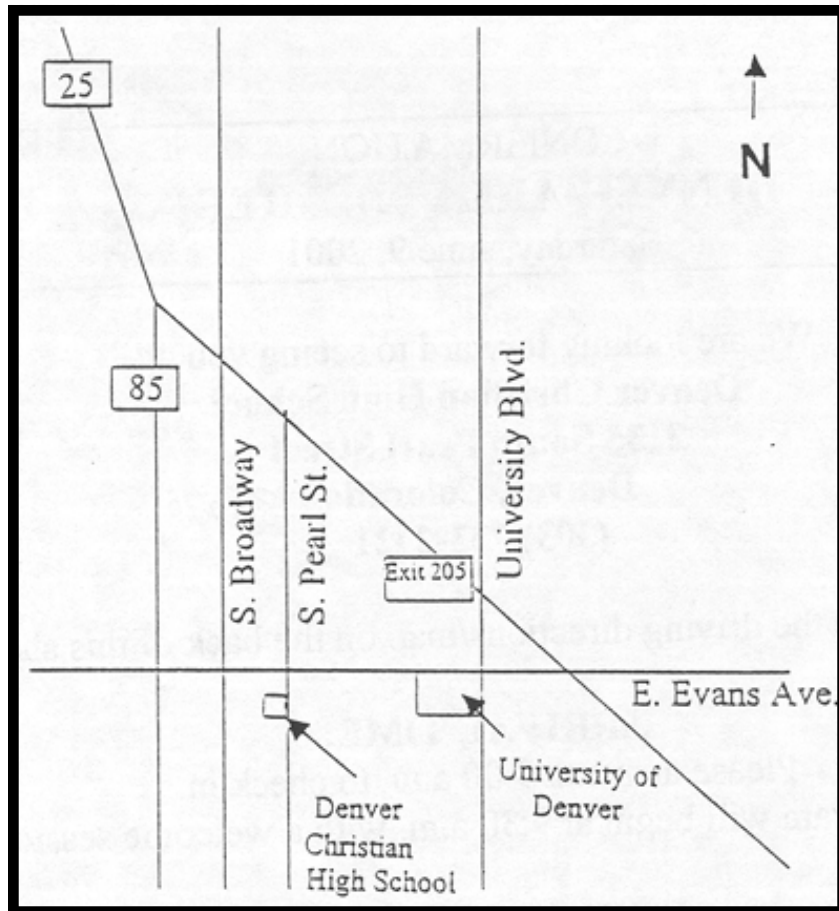

Denver Christian High School
2135 South Pearl Street
Denver, Colorado 80210
Ph. 303-733-2421

Note: On the day of the event, if you need to contact SPU Staff at the location **for directions, to let us know you are running late, or to cancel**, please call (206) 281-2575 for a recorded message with contact information.

Direction From Interstate 25

- Going South Take Exit 205 (University Blvd.)
- Continue South on University Blvd. Until reaching E.Evans Ave
- Turn right onto E.Evans Ave
- Turn left onto S. Pearl St.
- Denver Christian High School is will be on the right