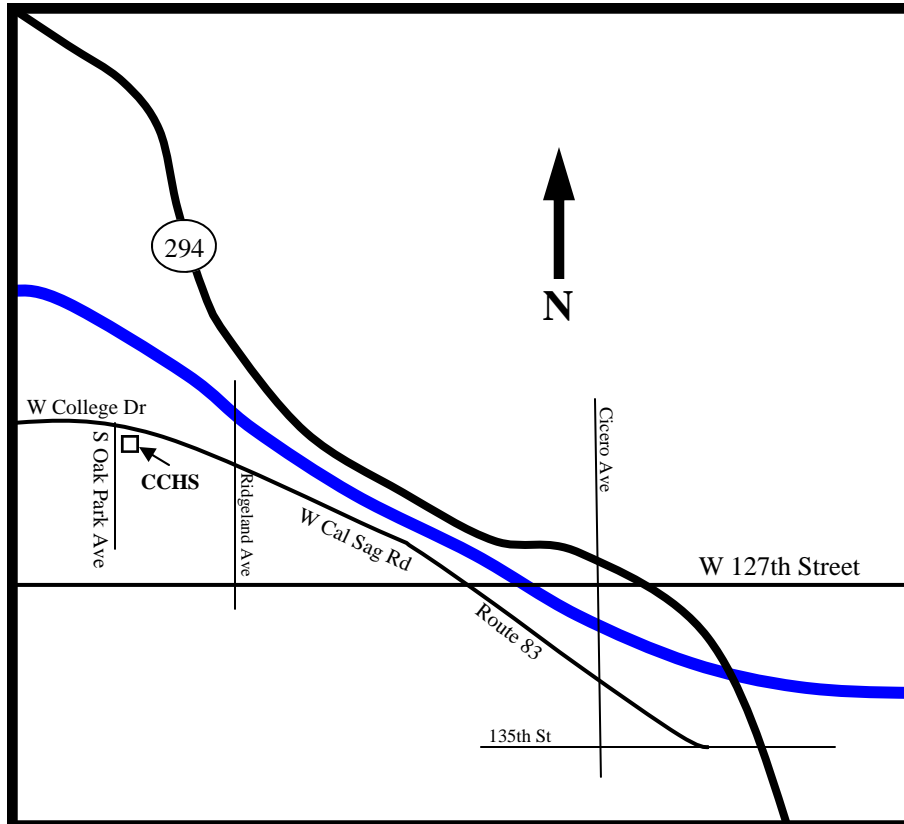

Chicago Christian High School
12001 S Oak Park Ave
Palos Heights, IL 60463
Ph. 708-388-7650

Note: On the day of the event, if you need to contact SPU Staff at the location **for directions, to let us know you are running late, or to cancel**, please call (206) 281-2575 for a recorded message with contact information.

Directions From the South

- Take I-294 North to the 127th Street exit
- Turn Left onto W 127th Street
- Turn Slight Right onto Route 83 / W Cal Sag Rd
- CCHS is about two miles ahead on the left, past the stoplight at Ridgeland Ave

Directions From the North

- Take I-294 South to the 127th Street/Cicero Ave exit
- At the top of the ramp turn Right onto W 127th Street
- Turn Slight Right onto Route 83 / W Cal Sag Rd
- CCHS is about two miles ahead on the left, past the stoplight at Ridgeland Ave