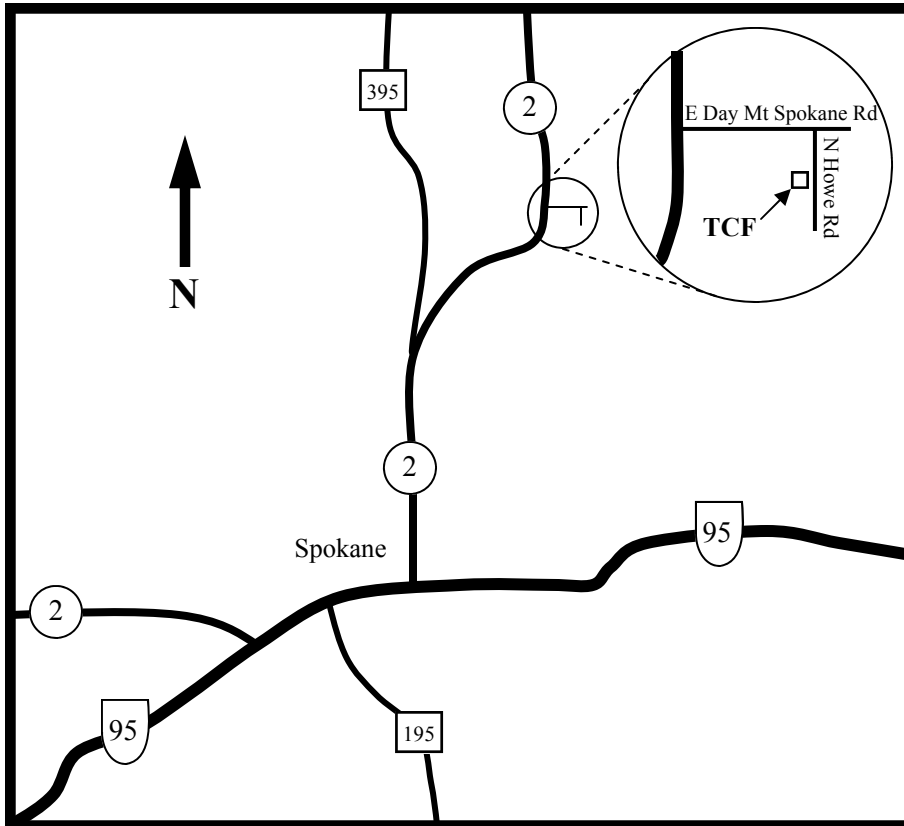

**Timberview Christian Fellowship**  
**15511 N. Howe Rd.**  
**Mead, WA 99021**  
**Ph. 509-468-4363**

**Directions From the East**

- Take I-95 West toward Spokane
- Merge onto US-2 E via EXIT 281 toward NEWPORT / COLVILLE
- Turn Right onto E Day Mt Spokane Rd
- Turn Right onto N Howe Rd

**Directions From the West**

- Take I-95 East toward Spokane
- Merge onto US-2 E via EXIT 281 toward NEWPORT / COLVILLE
- Turn Right onto E Day Mt Spokane Rd
- Turn Right onto N Howe Rd