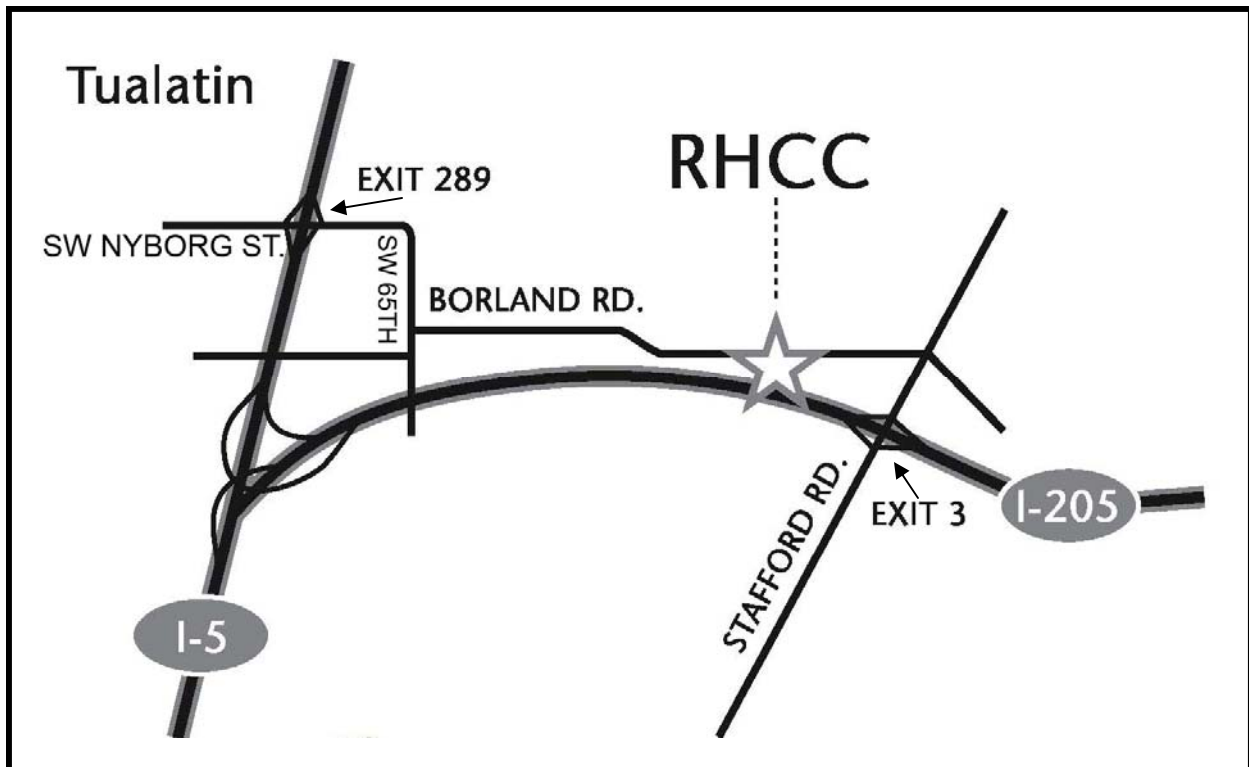

**Rolling Hills Community Church**  
**3350 SW Borland Road**  
**Tualatin, OR 97062**  
**Ph. 503-638-5900**

**Note:** On the day of the event, if you need to contact SPU Staff at the location **for directions, to let us know you are running late, or to cancel**, please call (206) 281-2575 for a recorded message with contact information.

**Directions From I-5**

- Take Exit 289 (SW Nyborg St.)
- Turn East onto SW Nyborg St.
- Nyborg St. Curves right onto SW 65th Ave.
- Turn left onto Borland Rd.
- Go 1.6 miles and RHCC will be on the Right.

**Directions From I-205**

- Take Exit 3 (Stafford Rd.)
- Turn North onto Stafford Rd.
- Turn left onto Borland Rd.
- Go .4 miles and RHCC will be on the Left.