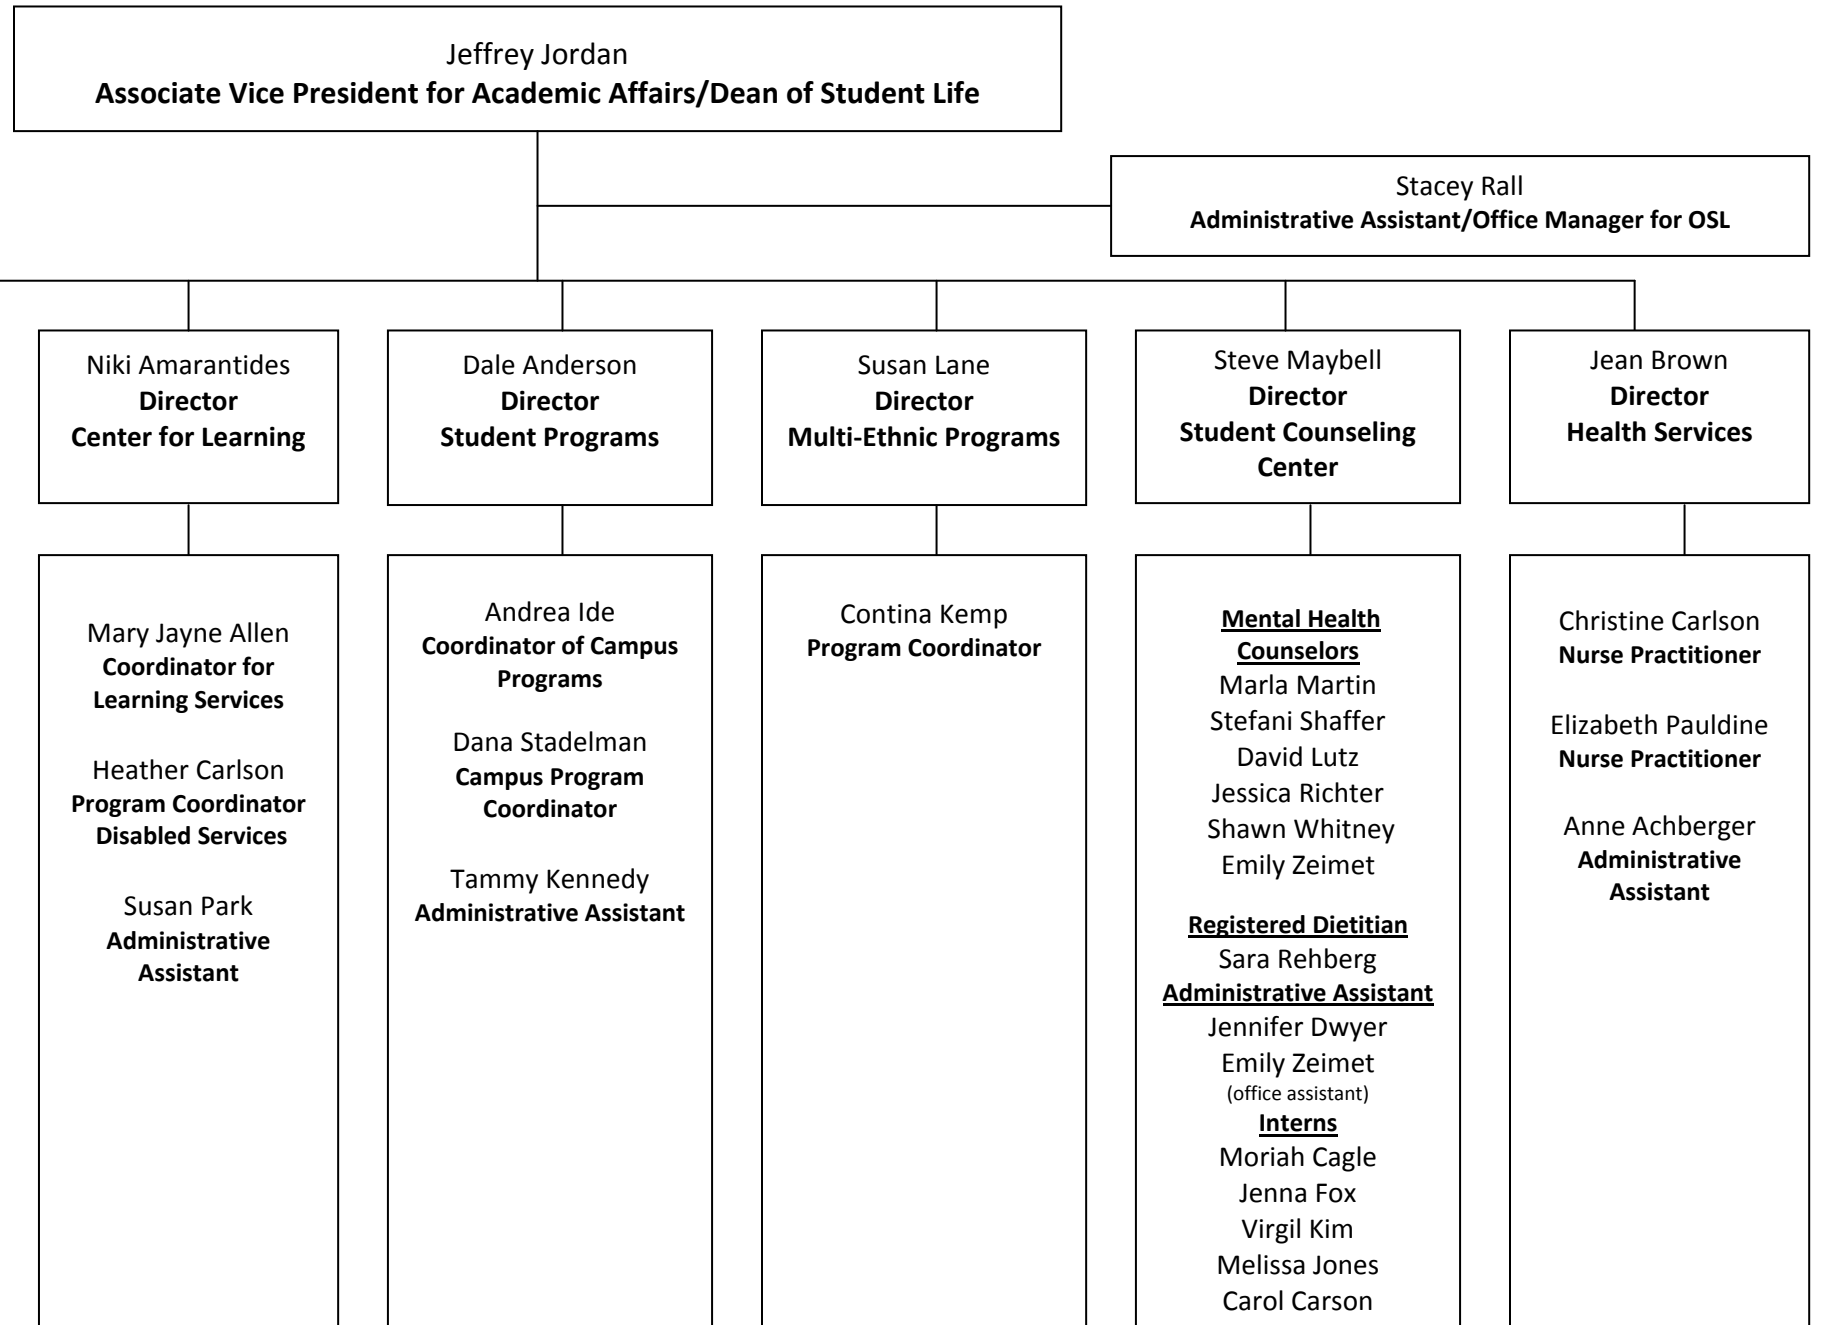

Office of Student Life Organizational Chart*

2009-2010

* includes part-time staff and non-salaried interns