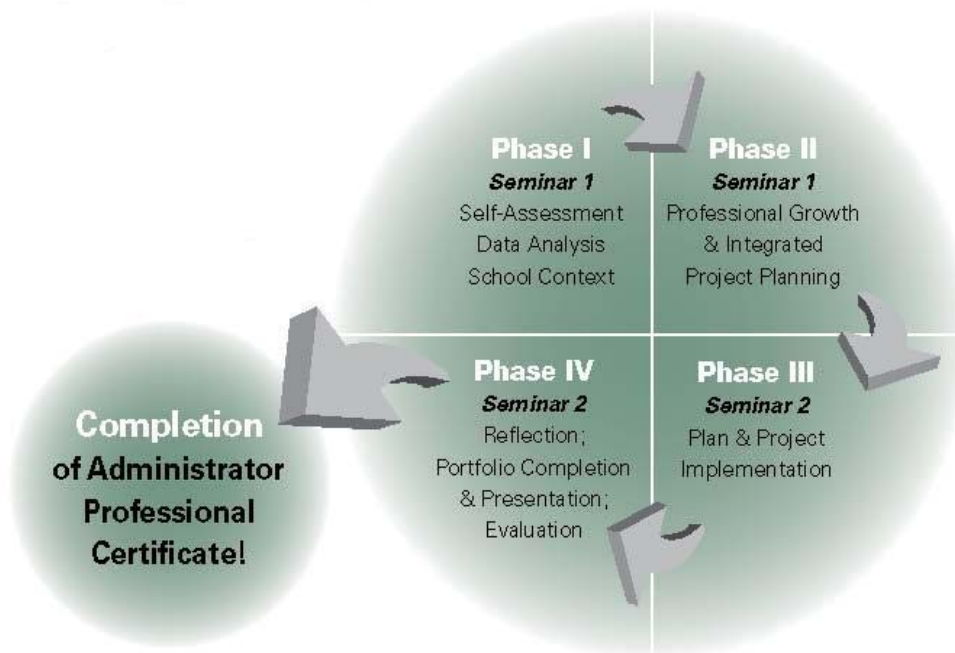

Administrator Professional Certification

Seattle Pacific University offers a one-year Administrator Professional Certification program for eligible Washington State administrators. In the Professional Certification process, the administrator develops and demonstrates competencies as an educational leader who transforms schools and positively impacts student learning.

Seattle Pacific University's Administrator Professional Certification Process in four simple phases:

Engaging the culture, changing the world.

Seattle Pacific
UNIVERSITY

Administrator Professional Certification

Why the SPU Program is Right for You:

- It is **Integrated and Job-embedded**: the self-assessment, the growth plan, and the project are all based on your specific school/program context
- It is **Personally Meaningful**: candidates create their plan and project based on personal & school/program growth needs. They are supported by ongoing networking with their cohort and instructor/mentor (professional learning community format)
- It is **Manageable**: Orientation and six seminar sessions may be completed in one year; additional quarters available as needed
- It is **Accessible**: Both SPU Campus and Regional/District locations available
- It is **Affordable**: Tuition for the entire 12 credit program is \$2990 (Up to 6 credits may apply toward SPU Doctoral program at full graduate rate)
- **Eligibility**: 2 Years Administrative Experience and current administrative contract required
- **Timeframe**: SPU's Administrator Professional Certification program is completed in one year