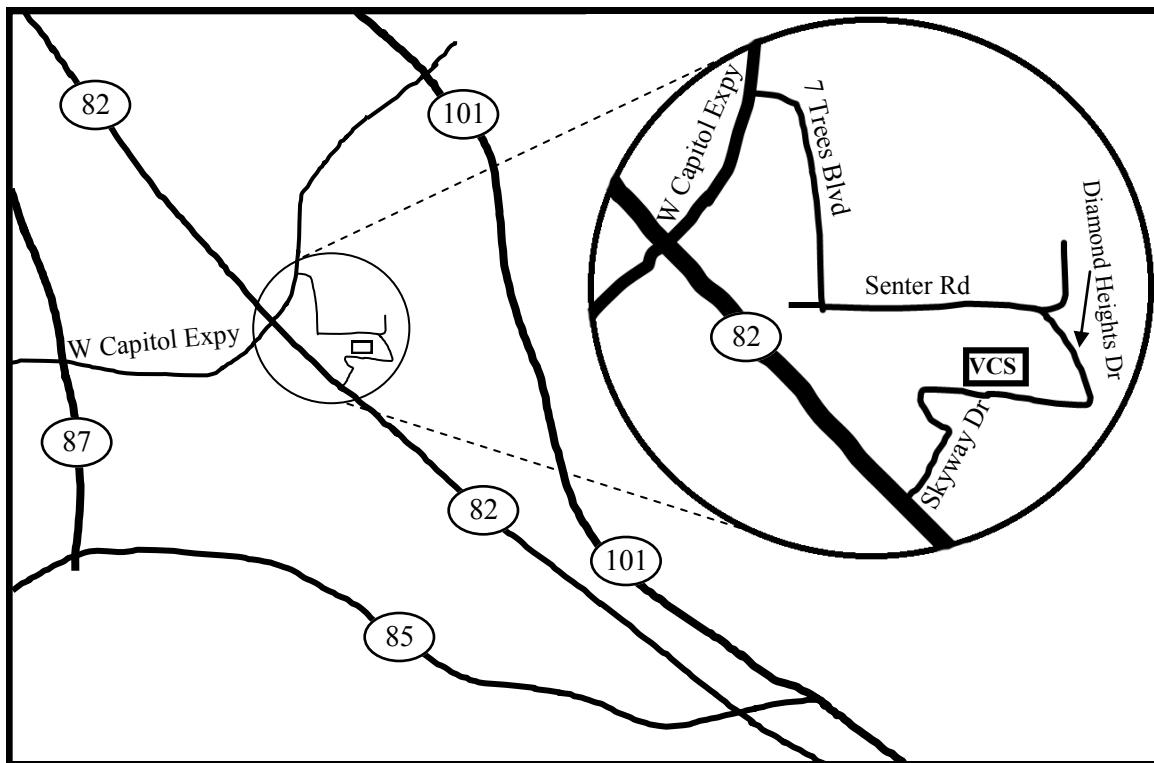

Valley Christian Schools (Skyway Campus)  
100 Skyway Dr.  
San Jose, CA 95111

**Note:** On the day of the event, if you need to contact SPU Staff at the location **for directions, to let us know you are running late, or to cancel**, please call (206) 281-2575 for a recorded message with contact information.

**FROM NORTH:**

Start out going South on 87/Guadalupe Pkwy  
Take exit 1D and Turn Left onto W Capitol Expy  
Turn Right onto 7 Trees Blvd  
Turn Left onto Senter Rd  
Turn Right onto Diamond Heights DR (VCS will be on your right)

**FROM SOUTH:**

Start out going North on US-101 North  
Take exit 378 for Silver Creek Valley Rd toward Blossom Hill Rd/CA-82  
Turn Left onto Silver Creek Valley Rd  
Continue onto Blossom Hill Rd  
Take the State Route 82/Monterey Rd ramp  
Turn Right onto Monterey Rd/State Route 82 N  
Turn Right onto Skyway Dr/Diamond Heights Dr (VCS will be on your left)