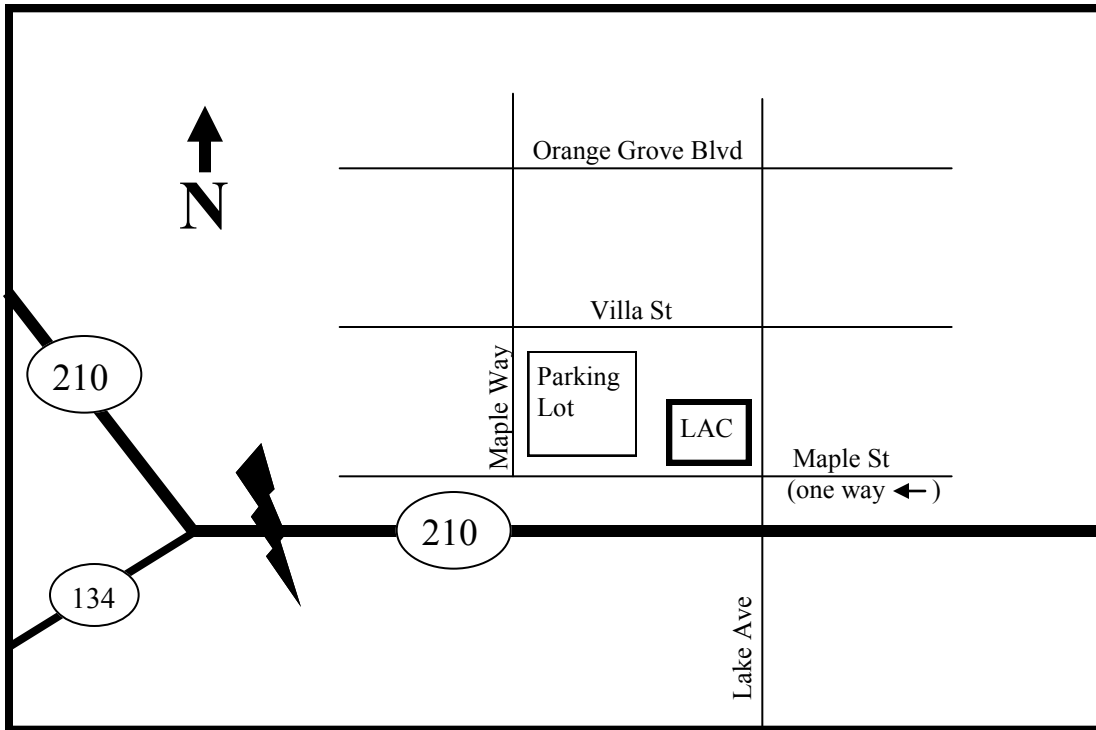

**Lake Avenue Church**  
**393 North Lake Avenue**  
**Pasadena, California 91101**

**Note:** On the day of the event, if you need to contact SPU Staff at the location **for directions, to let us know you are running late, or to cancel**, please call (206) 281-2575 for a recorded message with contact information.

**FROM WEST:**

Start on 210 going East  
Take Exit 26/Lake Ave and take a Left on Lake Ave  
Take a left on Maple St  
Take a right on Maple Way  
Use the LAC Parking Lot on the right

**FROM EAST:**

Start on 210 going West  
Take Exit 26/Lake Ave and Stay Straight on Maple St  
Take a right on Maple Way  
Use the LAC Parking Lot on the right