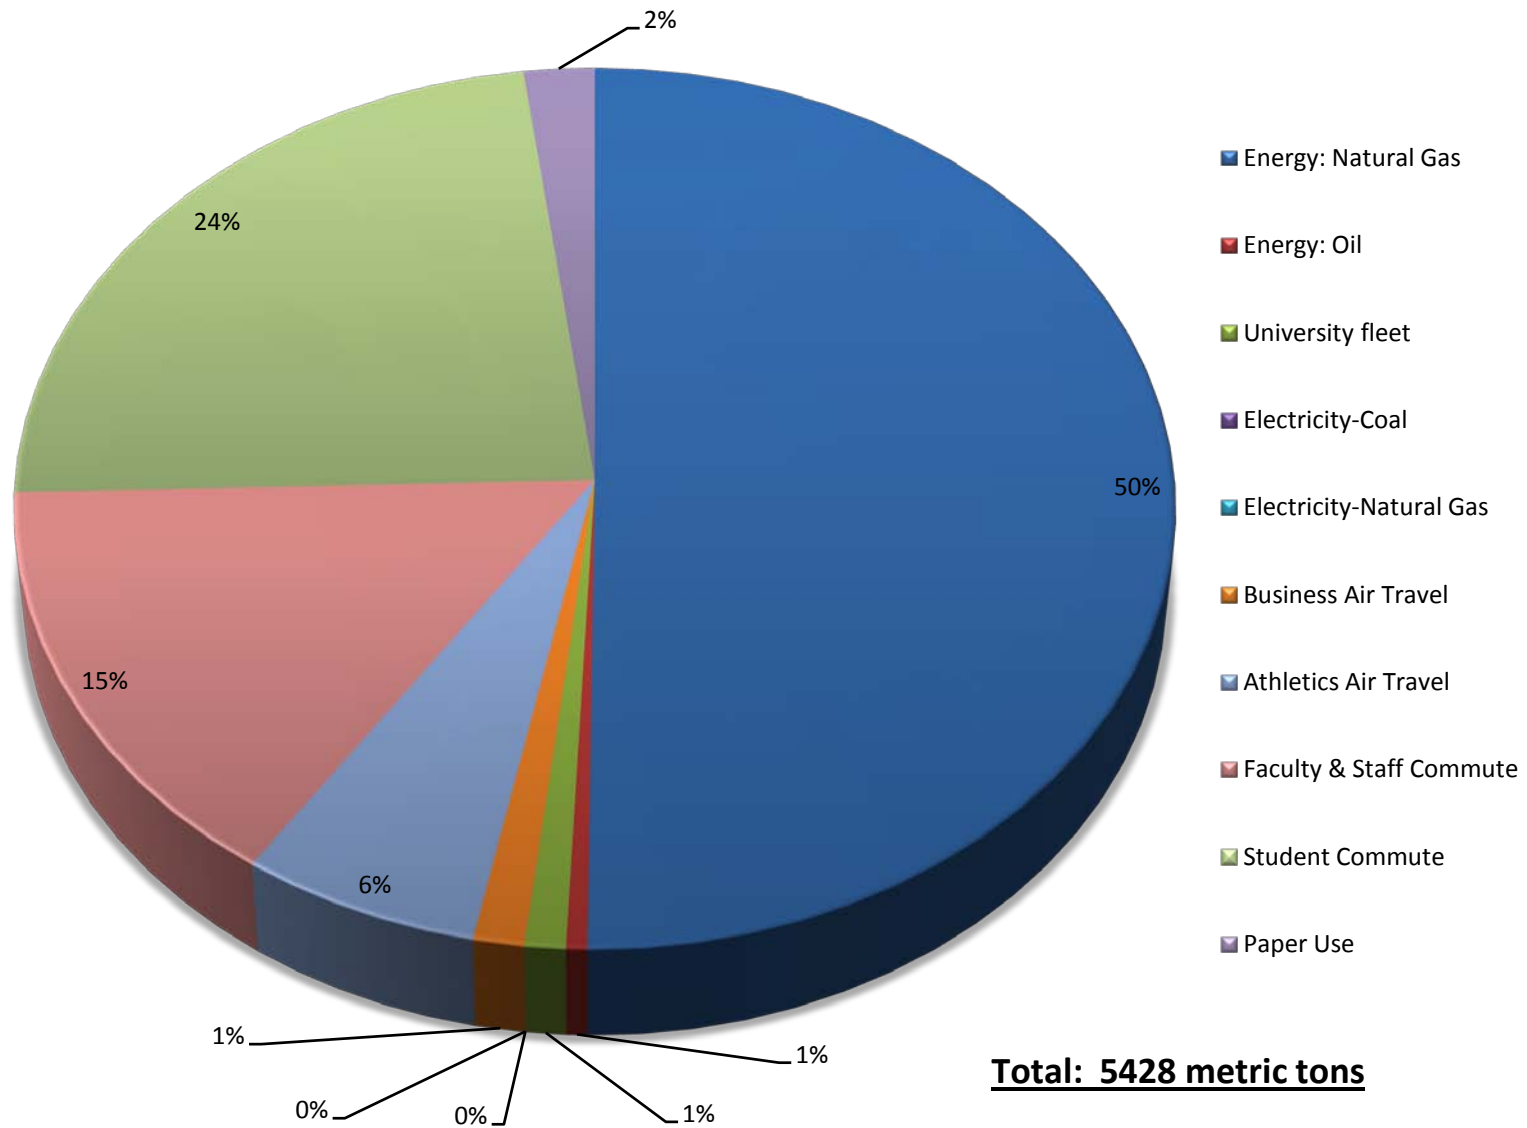

## 2007 GHG Emissions by Source

**Total: 5428 metric tons**