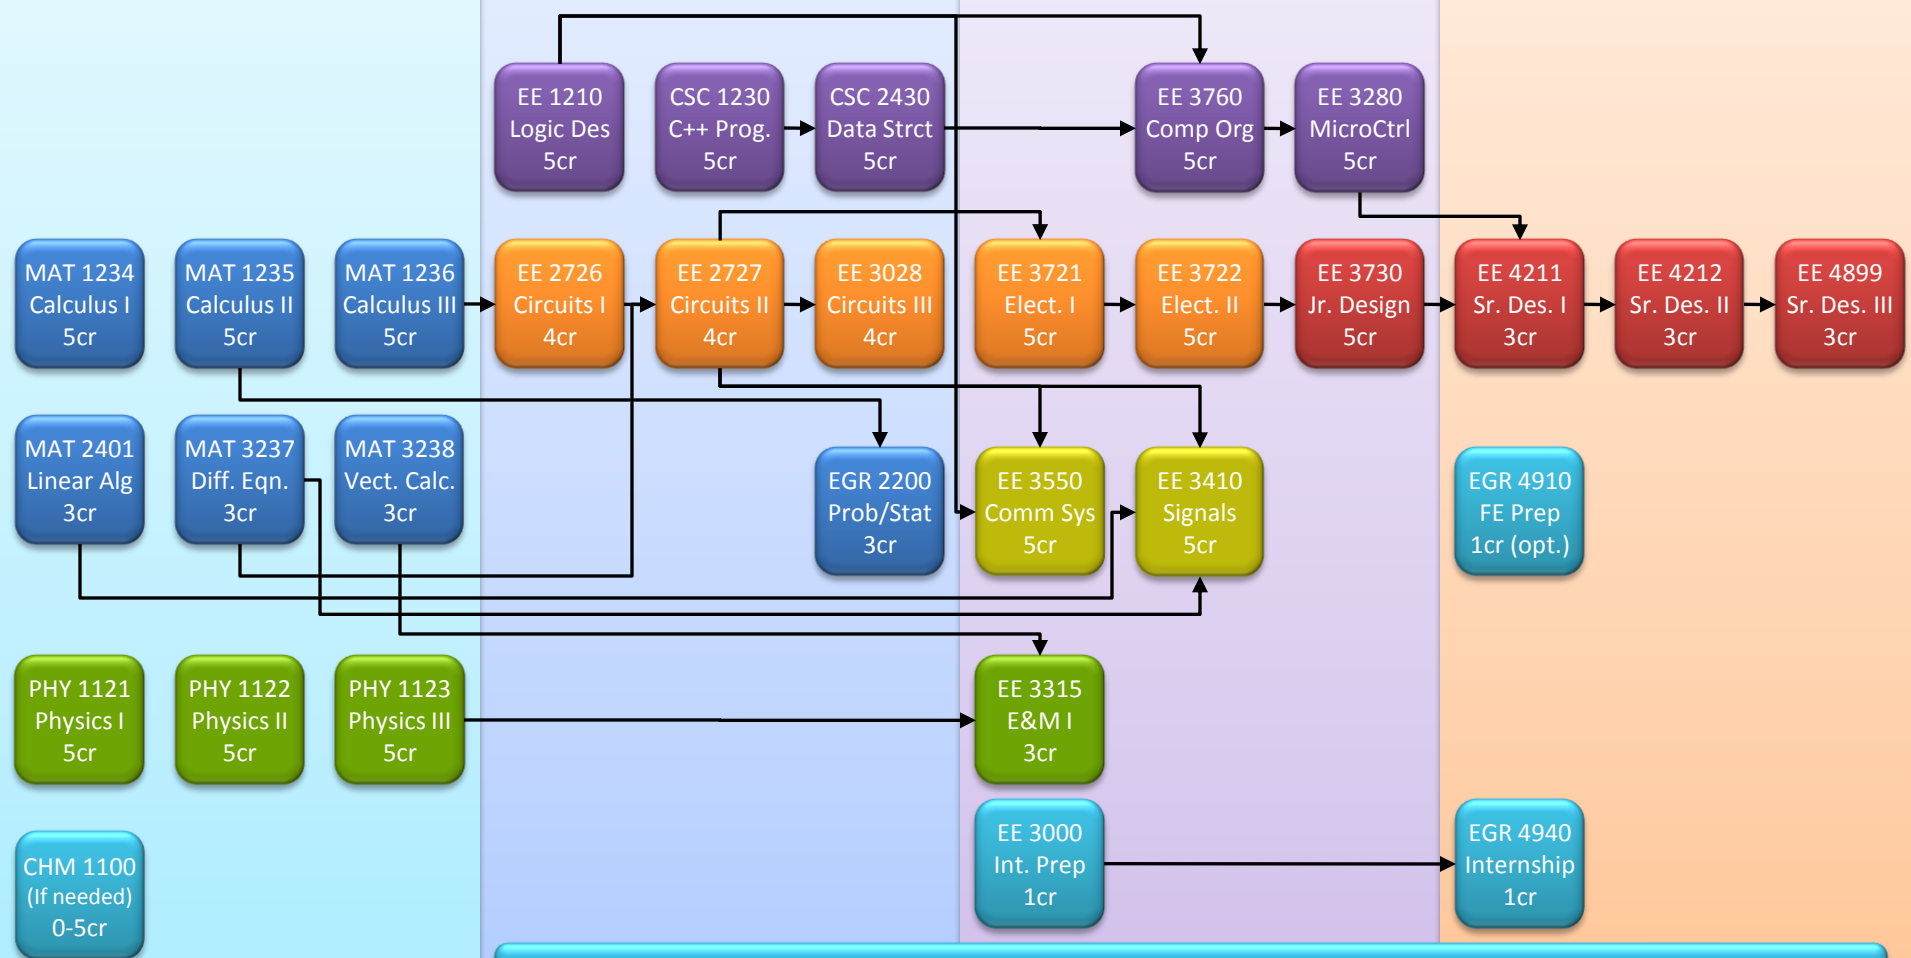

Electrical Engineering Flow Chart and Suggested Schedule For Students who Transfer with an AS-T degree in 2009 or 2010

CC AS-T

SPU 1

SPU 2

SPU 3

Technical Electives. See major requirements. 10-15cr

UCOR 2000 (5cr) + UCOR 3000 (5cr) + UFND 2000 (5cr) + UFND 3001 (5cr)
 Arts and Humanities (10cr) + Social Sciences (10cr) + Biology (5cr)
 Foreign Language (if needed) (0-15cr)
 Many will be satisfied by AS-T.